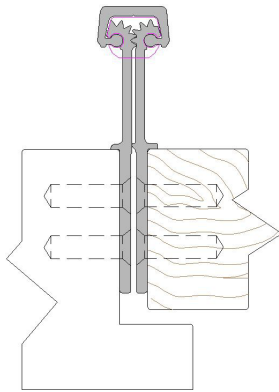

661HD WT Wide Throw-Heavy Duty Full Mortise

for Flush Door and Frame Applications

- Full mortise, heavy duty
- No door inset, flush mount
- For use on 1-3/4" doors only
- Distributes door weight and stress along the full length of door and frame
- No misaligned pivot points of individual hinges, typically no addition reinforcement required
- 48" door width maximum
- Clear aluminum, dark bronze and black anodized finishes
- Conforms to ANSI/BHMA Standard A156.26-1996, Grade 1
- Supports doors up to 450 lbs.
- Hinge covered by limited lifetime warranty for the life of the building
- Approved for use on metal swinging type fire doors rated up to and including 90 minutes (Order "FR" option for 3 hour rating)
- Approved for use on wood swinging type fire doors rated up to and including 60 minutes (order "FR" option for 90 minute rating)
- Furnished with Lead Lined option as standard offering

Hinges can be furnished as follows:

- Electric through-wires with Easy Access Panel
- Electric through-wires supplied as three separate sections
- Electric switch (CS)
- Dutch door prep (DD)
- Electronic Power Transfer – Specify manufacturer and model number and handing of transfer at time of order (EPT)
- Fire Studs (FR)
- School Option (SO)
- Custom length (specify length on order)

How to Order

Series	Option	Option Description	Size (Inches)	Finish
661HD WT	CE-12EA	Electric through-wires with Easy Access Panel	79	AL
	CE-12R	Electric through-wires supplied as three separate sections	83	DB
	CS	Electric switch (CS)	85	BK
	DD	Dutch door prep (DD)	95	
	EPT	Electronic Power Transfer – Specify manufacturer and model number and handing of transfer at time of order (EPT)	120	
	FR	Fire Studs (FR)		
	SO	School Option (SO)		
			Custom length (specify length on order)	
		Additional fastener options must be ordered separately		